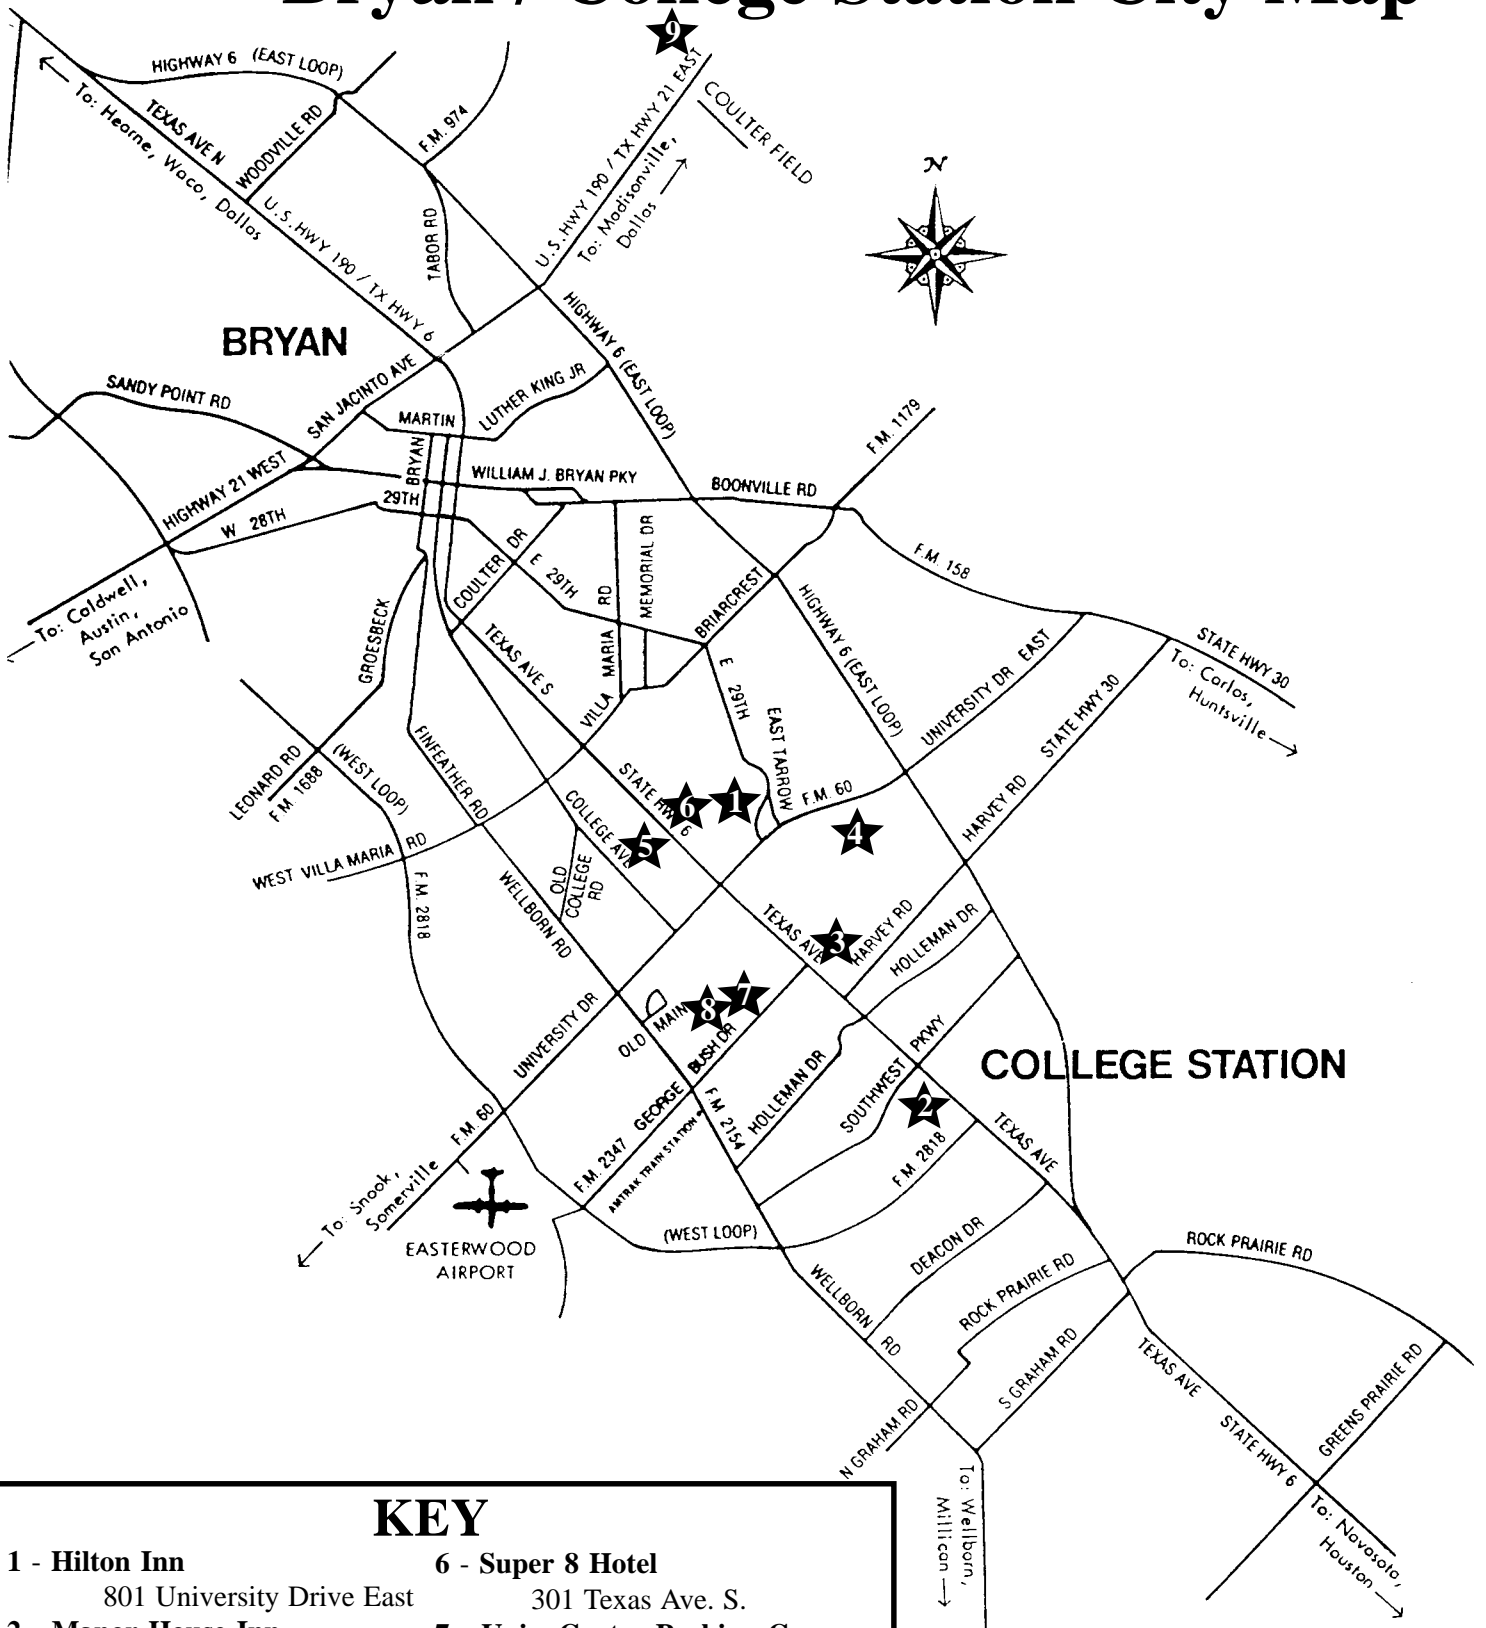

Bryan / College Station City Map

KEY

- | | |
|--|--|
| 1 - Hilton Inn
801 University Drive East | 6 - Super 8 Hotel
301 Texas Ave. S. |
| 2 - Manor House Inn
2504 Texas Avenue South | 7 - Univ. Center Parking Garage
Houston Street |
| 3 - Holiday Inn
1503 Texas Avenue South | 8 - Univ. Center Complex
(MSC & Rudder)
Joe Rutt Blvd. |
| 4 - Quality Suites
1502 Texas Avenue South | 9 - Kurten Community Center
13055 E Hwy 21 |
| 5 - Hampton Inn
320 Texas Avenue South | |